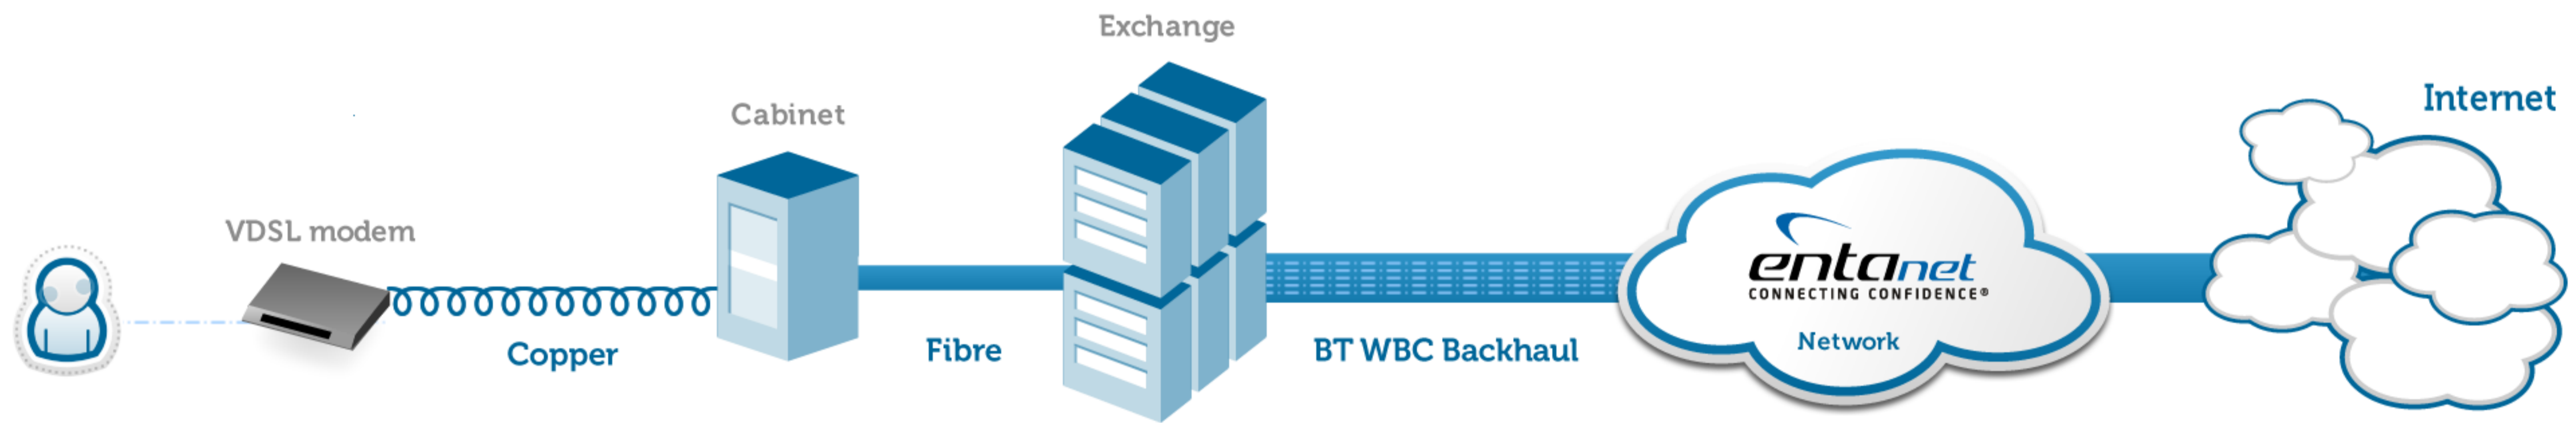

# Fibre to the Cabinet (FTTC)

## Fibre to the cabinet (FTTC)

Up to 40Mbps download  
Up to 10Mbps upload  
12 Month contract