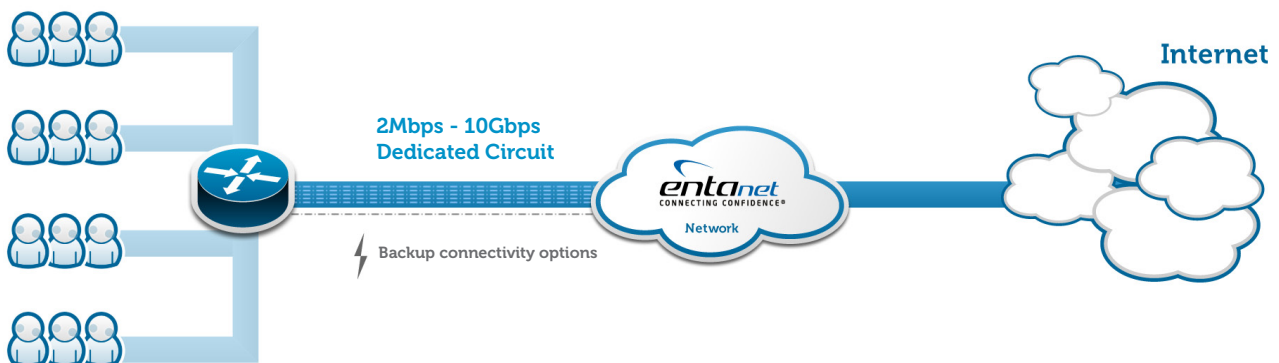

How leased lines & Ethernet work